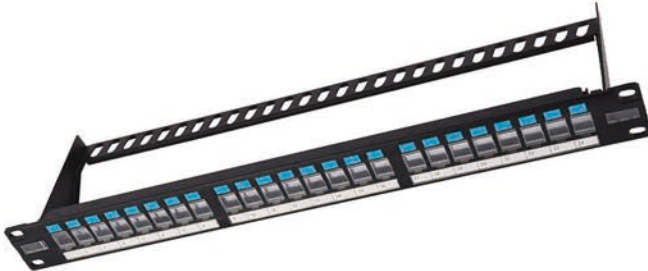

STRUCTURE CABLING

UNSHIELDED PATCH PANEL

VP-7824-C5E/C6

- AV-E Type
- 24 Port,UTP
- back cable management

VP-7724-C5E/C6

- 24 Port,UTP
- LSA Block
- Label Strip(Slide Out Type)

VP-7A24-C5E/C6

- Keystone jack Type With Cover
- 24 Port 1U Height: VP-7A24-C5E
- 48 Port 2U Height: VP-7A48-C5E
- Plastic or Metal Panel

VP-7024-C5E/C6

- Keystone jack Type,Empty
- 24 Port 1U Height: VP-7024-C5E
- 48 Port 2U Height: VP-7048-C5E
- Plastic Panel

VP-7116-C5E/C6

- 16 x Unshielded RJ45 jack
- LSA or 110 Block

VP-7216-C5E/C6

- 16 x Unshielded RJ45 jack
- LSA or 110 Block