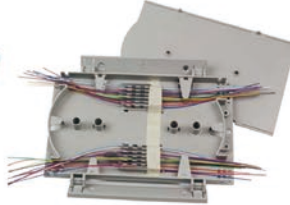

## OPTIC FIBER SPLICE TRAY

VT-1D08A

8 Splices  
Size: 95mm\*85mm\*14mm

VT-1D12A

12 Splices  
Size: 160mm\*100mm\*17mm

VT-1D24A

24 Splices  
Size: 210mm\*156mm\*18mm

VT-1D24B

24 Splices  
Size: Φ212mm, 816mm

VT-1D24C

24 Splices  
Size: Φ170mm, 810mm  
Φ220mm, 814mm

VT-2D12A

12 Splices  
Size: 160mm\*107mm\*10mm

VT-2D12B

12 Splices  
Size: 170mm\*105mm\*11mm it

VT-1D24A

24 Splices  
Size: 224mm\*114mm\*17mm

VT-2D24B

24 Splices  
Size: 223mm\*110mm\*14mm

VT-2D24C

24 Splices  
Size: 157mm\*105mm\*15mm

VT-2D24D

24 Splices  
Size: 160mm\*100mm\*15mm

VT-2D24E