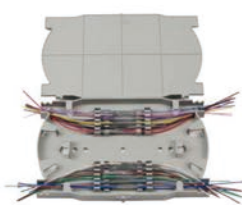

24 Splices  
Size: 224mm\*114mm\*17mm

VT-2D24B

24 Splices  
Size: 223mm\*110mm\*14mm

VT-2D24C

24 Splices  
Size: 157mm\*105mm\*15mm

VT-2D24D

24 Splices  
Size: 160mm\*100mm\*15mm

VT-2D24E

24 Splices  
Size: 180mm\*110mm\*120mm

VT-2D24F

24 Splices  
Size: 170mm\*110mm\*100mm

ST-2S12A

12 Splices  
Size: 160mm\*107mm\*12mm

ST-2S12B

12 Splices  
Size: 140mm\*95mm\*13mm

ST-2S12C