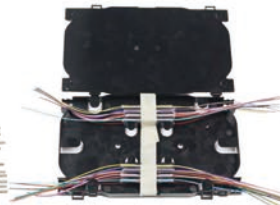

24 Splices  
Size: 180mm\*110mm\*120mm

VT-2D24F

24 Splices  
Size: 170mm\*110mm\*100mm

ST-2S12A

12 Splices  
Size: 160mm\*107mm\*12mm

ST-2S12B

12 Splices  
Size: 140mm\*95mm\*13mm

ST-2S12C

12 Splices  
Size: 157mm\*103mm\*14mm

ST-2T24A

24 Splices  
Size: 140mm\*95mm\*15mm

ST-2T24B

24 Splices  
Size: 170mm\*105mm\*15mm