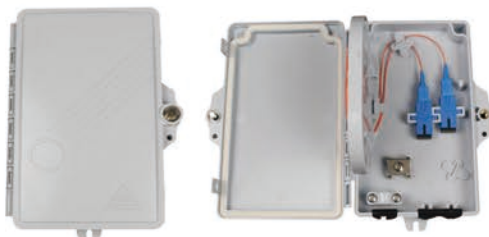

STRUCTURE CABLING

OPTIC FIBER DISTRIPTION BOX

VB33-1P08A

8 Cores Indoor
Size:118mm*158mm*32mm

VB34-2P16D

16 Cores Indoor&Outdoor
Size:240mm*306mm*106mm

VB35-2P08B

8 Cores Indoor&Outdoor
Size:195mm*240mm*66mm

VB36-2P04B

4 Cores Indoor&Outdoor
Size:153mm*208mm*52mm

VB37-1P02D

2 Cores Indoor&Outdoor
Size:86mm*155mm*23mm

VB38-1P02B

2 Cores Indoor
Size:83.4mm*130mm*24.1mm

VB39-1P02C

2 Cores Indoor
Size:79 mm*122 mm*24mm

VB40-2P02A

2 Cores Indoor&Outdoor
Size:120mm*172mm*31mm