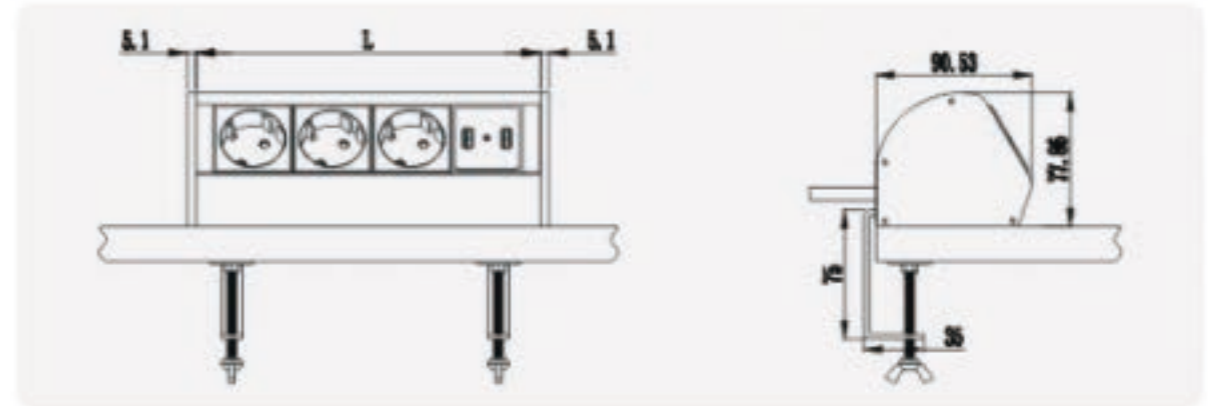

桌上摆放式系列
Desktop Installation Series

VH-2GER-2RJ45

- 德式摆放桌面插排
- 3位德式
- 2位RJ45
- 16A (220V-250V)
- 1.5平方2米线
- German Place type socket
- 3 ways Germany sockets
- With 2*RJ45
- 16A,220V-250V
- 3G*1.5mm2 *2meters

VH-6AUS-3RJ45-2USB-1KP

- 澳式摆放桌面插排
- 6位澳式
- 3位RJ45+2位USB+开关
- 10A (220V-250V)
- 1.5平方2米线
- Australia Place type socket
- 6 ways Australia sockets
- With 3*RJ45,2*USB and switch
- 10A,220V-250V
- 3G*1.5mm2 *2meters