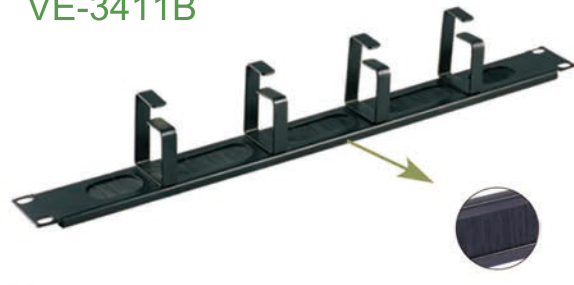

## BRUSH CABLE MANAGEMENT

VE-3011B

- 19" 1U Cable Management With 5 Pcs Plastic Rings & Brush

VE-3111B

- 19" 1U Cable Management With 4 Pcs Plastic Rings & Brush

VE-3311B

- 19" 1U Cable Management With 5 Pcs Plastic Rings & Brush

VE-3411B

- 19" 1U Cable Management With 4 Pcs Plastic Rings & Brush

VE-3211B

- 19" 1U Cable Management Brush Type

VE-3511B

- 19" 1U Cable Management Brush Type

VE-3611B

- 19" 1U Cable Management Brush Type

VE-3911B

- 10" 1U Cable Management Brush Type