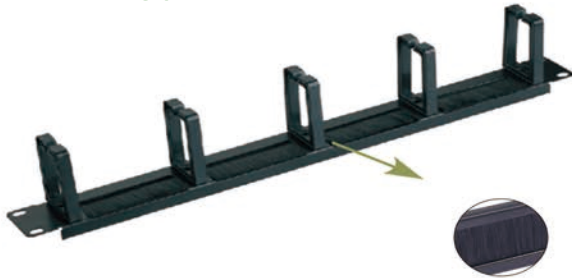

# STRUCTURE CABLING

## BRUSH CABLE MANAGEMENT

VE-3011B

- 19" 1U Cable Management With 5 Pcs Plastic Rings & Brush

VE-3111B

- 19" 1U Cable Management With 4 Pcs Plastic Rings & Brush

VE-3311B

- 19" 1U Cable Management With 5 Pcs Plastic Rings & Brush

VE-3411B

- 19" 1U Cable Management With 4 Pcs Plastic Rings & Brush

VE-3211B

- 19" 1U Cable Management Brush Type

VE-3511B

- 19" 1U Cable Management Brush Type

VE-3611B

- 19" 1U Cable Management Brush Type

VE-3911B

- 10" 1U Cable Management Brush Type